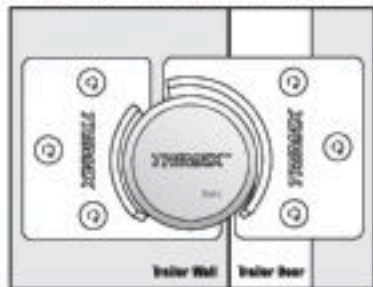

MODEL #
THSP2C

INSTALLATION SHEET

Included TRIMAX 2 piece hasp

Not Included 6 - 1/4" carriage bolts and lock nuts.
(Length of bolts will be determined by thickness of trailer door and wall.)

The THSP2C Hasp was designed as a companion piece for the TRIMAX THP-1 "Hockey Puck" Lock

(Right Opening Door Shown)

Tools Required

- Electric drill with 1/4" bit
- Adjustable wrench

ULTIMATE SECURITY

ULTIMATE SECURITY