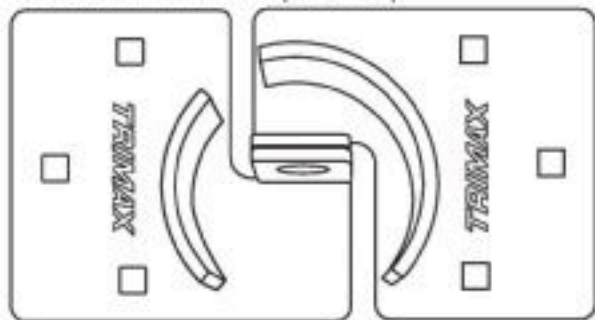

TRIPLE CHROME PLATED

HASP

MODEL #
THSP2C

INSTALLATION SHEET

Included TRIMAX 2 piece hasp

Not Included 6 - 1/4" carriage bolts and lock nuts.
(Length of bolts will be determined by thickness of trailer door and wall.)

The THSP2C Hasp was designed as a companion piece for the TRIMAX THP-1 "Hockey Puck" Lock

(Right Opening Door Shown)

Tools Required

- Electric drill with 1/4" bit
- Adjustable wrench

TRIPLE CHROME PLATED

HASP

MODEL #
THSP2C

INSTALLATION SHEET

Included TRIMAX 2 piece hasp

Not Included 6 - 1/4" carriage bolts and lock nuts.
(Length of bolts will be determined by thickness of trailer door and wall.)

The THSP2C Hasp was designed as a companion piece for the TRIMAX THP-1 "Hockey Puck" Lock