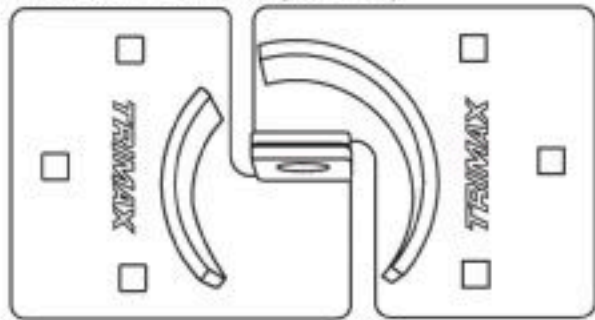

TRIPLE CHROME PLATED

HASP

MODEL #
THSP2C

INSTALLATION SHEET

Included TRIMAX 2 piece hasp

Not Included 6 - 1/4" carriage bolts and lock nuts.
(Length of bolts will be determined by thickness of trailer door and wall.)

The THSP2C Hasp was designed as a companion piece for the TRIMAX THP-1 "Hockey Puck" Lock

(Right Opening Door Shown)

Tools Required

- Electric drill with 1/4" bit
- Adjustable wrench

TRIPLE CHROME PLATED

HASP

MODEL #
THSP2C

INSTALLATION SHEET

Included TRIMAX 2 piece hasp

Not Included 6 - 1/4" carriage bolts and lock nuts.
(Length of bolts will be determined by thickness of trailer door and wall.)

The THSP2C Hasp was designed as a companion piece for the TRIMAX THP-1 "Hockey Puck" Lock