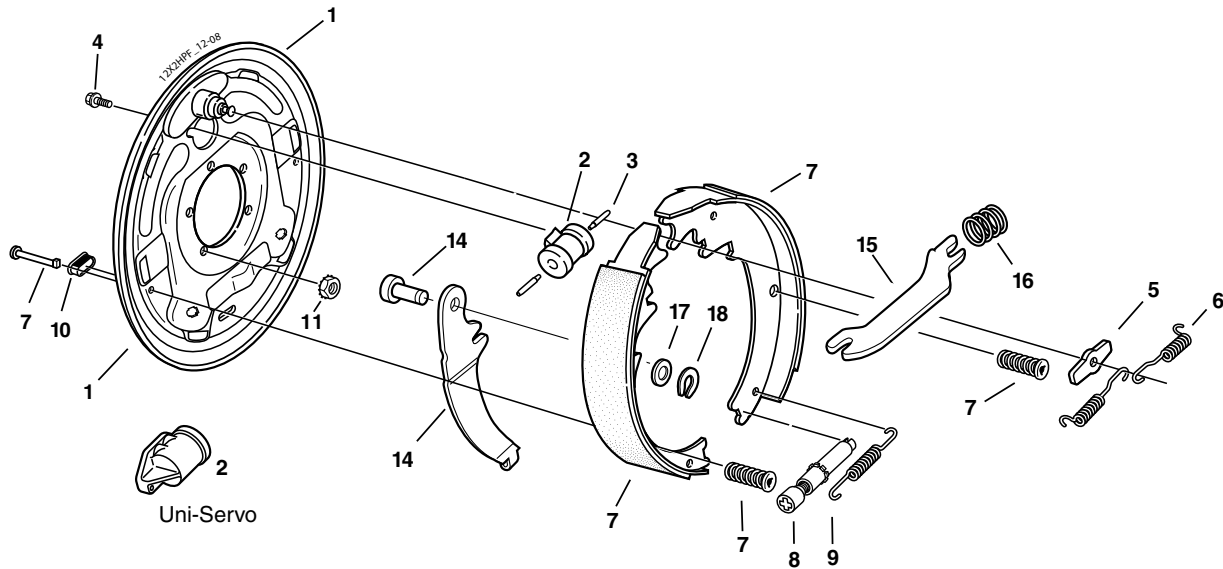

12" x 2" Hydraulic Brake With Parking Feature

5500 - 7000 LBS. CAPACITY

Note: Uni-Servo brakes to be used with surge actuator

Hydraulic Parking Brake 7000#

Item	Part No.	Qty/Brk	Description
0	K23-332-00	1	LH Complete Brake Assembly-DS
0	K23-333-00	1	RH Complete Brake Assembly-DS (shown)
0	K23-334-00	1	LH Complete Brake Assembly-US
0	K23-335-00	1	RH Complete Brake Assembly-US (shown)
1	036-093-15	1	LH Backing Plate Assembly
1	036-093-16	1	RH Backing Plate Assembly
2	054-062-00	1	LH Brake Cylinder Duo-Servo
2	054-063-00	1	RH Brake Cylinder Duo-Servo
2	054-064-00	1	LH Brake Cylinder Uni-Servo
2	054-065-00	1	RH Brake Cylinder Uni-Servo
3	054-060-00	1 or 2	Cylinder Push Rod US (1) DS (2)
4	087-001-00	2	Sems (screw & washer assembly)
5	005-113-00	1	Anchor Post Washer
6	046-101-00	2	Retractor Spring
7	K71-269-00	1	LH Shoe & Lining Kit Contains: 1 #040-219-00 Primary Shoe & Lining 1 #040-218-02 Secondary Shoe & Lining 2 #046-077-00 Shoe Hold Down Spring & Cup 2 #049-012-00 Shoe Hold Down Pin #4
7	K71-270-00	1	RH Shoe & Lining Kit Contains: 1 #040-219-00 Primary Shoe & Lining 1 #040-218-01 Secondary Shoe & Lining 2 #046-077-00 Shoe Hold Down Spring & Cup 2 #049-012-00 Shoe Hold Down Pin #4
8	043-029-00	1	Adjuster Assembly
9	046-102-00	1	Adjusting Screw Spring
10	046-007-00	1	Adjuster Slot Plug
*11	006-193-00	5	Nut Washer Assembly
14	047-110-01	1	LH Parking Lever and Pin
14	047-111-01	1	RH parking Lever and Pin
15	047-109-00	1	Parking Strut
16	046-103-00	1	Parking Strut Spring
17	005-112-00	1	Spring Tension Washer
18	069-055-00	1	Retainer
ns	054-089-00	1	Bleeder Screw (included with item #2)
*ns	071-515-00	1	Park Brake Cable

ns - not shown

* Not included with complete brake assembly. Item sold separately.