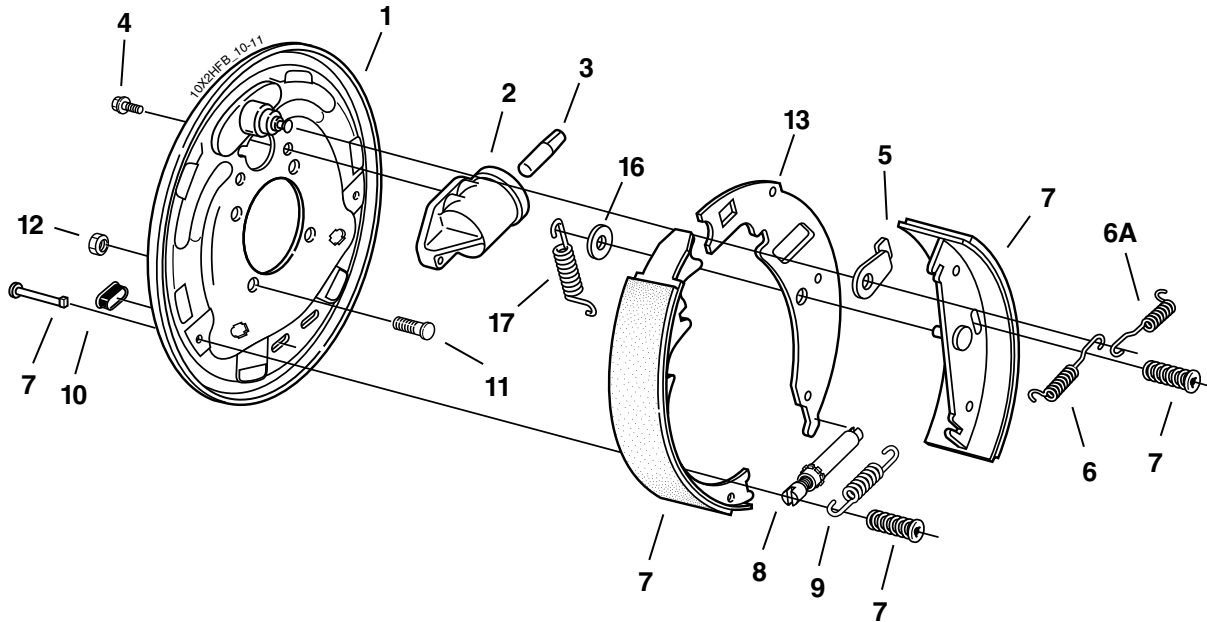

# 10" x 2¼" Hydraulic Brake Free Backing

CSA approved at 3500#/14.0 SLR; Uni-Servo

**2300 - 3500 LBS. CAPACITY**

**Note:** Uni-Servo brakes to be used with surge actuator

Hydraulic Free Backing Brake			
Item	Part No.	Qty/Brk	Description
0	K23-344-00	1	LH Complete Brake Assembly-FB
0	K23-345-00	1	RH Complete Brake Assembly-FB (shown)
1	036-094-03	1	Backing Plate Assembly (includes item #11)
2	054-064-00	1	LH Brake Cylinder Uni-Servo
2	054-065-00	1	RH Brake Cylinder Uni-Servo
3	054-060-00	1	Cylinder Push Rod
4	087-001-00	2	Sems (screw & washer assembly)
5	037-069-02	1	Travel Link
6	046-009-00	2	Retractor Spring
6A	046-107-01	1	Shoe Lever Return Spring
7	K71-393-00	1	Shoe & Lining Kit Contains: 1 #040-291-00 Primary Shoe & Lining 1 #040-211-00 Secondary Shoe & Lining 2 #046-077-00 Shoe Hold Down Spring & Cup 2 #049-002-00 Shoe Hold Down Pin #8
8	043-004-00	1	Adjuster Assembly
9	046-083-00	1	Adjusting Screw Spring
10	046-007-00	1	Adjuster Slot Plug
11	007-041-00	4	Brake Mounting Bolt - Press-in
*12	006-017-00	4	Brake Mounting Nut
13	040-240-02	1	Shoe Lever
16	005-064-00	1	Washer
17	046-108-01	1	Primary Shoe Return
ns	054-089-00	1	Bleeder Screw (included with item #2)
*ns	071-514-00	1	Park Brake Cable